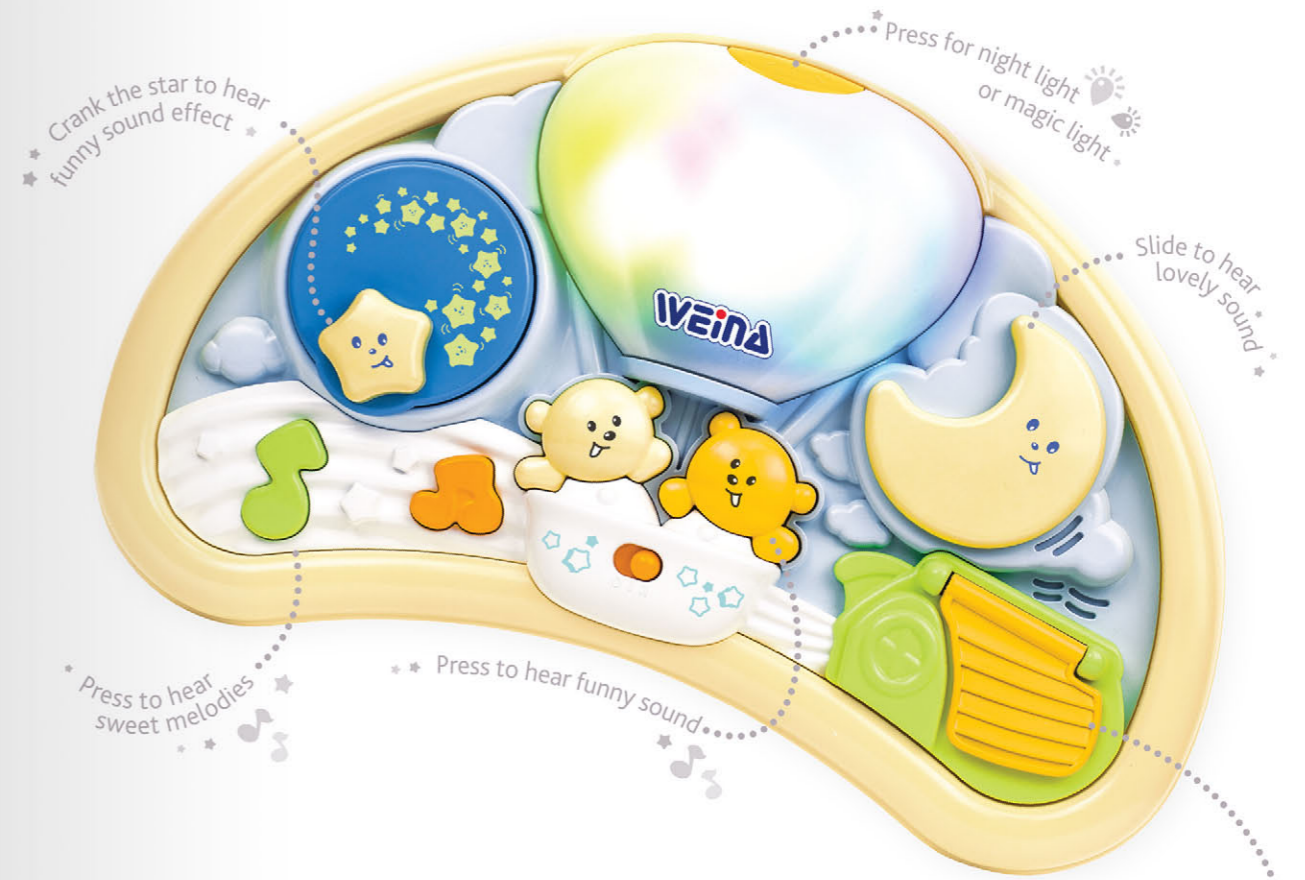

# Night Light & Crib Activities

Enjoy the music and light in the crib.

# Teddy Twins Night Light Projector

Age : 0 month and up  
Item No : 2129

A full function night light with projector, light-up background, sound sensor function and delightful melodies to soothe baby during sleeping time.

# Balloon Lullaby Night Light

Age : 0 month and up  
Item No : 2147

Sweet lullabies and magic light/night light bring the peaceful calm and help to soothe your baby to fall asleep. Baby can press the buttons, crank the star.....etc. to activate music and sounds to enhance the motor skills.